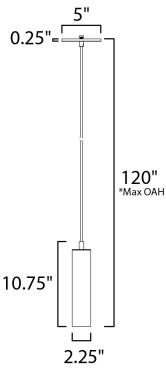

PRODUCT DESCRIPTION

Thin discs of evenly illuminated LED create the impression of recessed lighting. The die-cast aluminum housings are available in White, Black, Satin Nickel, and Polished Chrome all with a thoughtfully recessed White polycarbonate diffuser. High efficiency and good color rendering make this a perfect choice for your next project. Use the optional pendant adapter to convert any size to a hanging fixture.

*max overall height

MEASUREMENTS

DIMENSION : 2.25" L x 2.25" W x 10.75" H
 MAX OAH : 120" OAH
 CANOPY : 5" W x 0.25" H x 5" L
 HANGING WEIGHT : 1.6 lb

LAMPING

INPUT VOLTAGE : V
 BULB :

FINISHES OPTION

-  Black (BK)
-  Polished Chrome (PC)
-  Satin Nickel (SN)
-  White (WT)